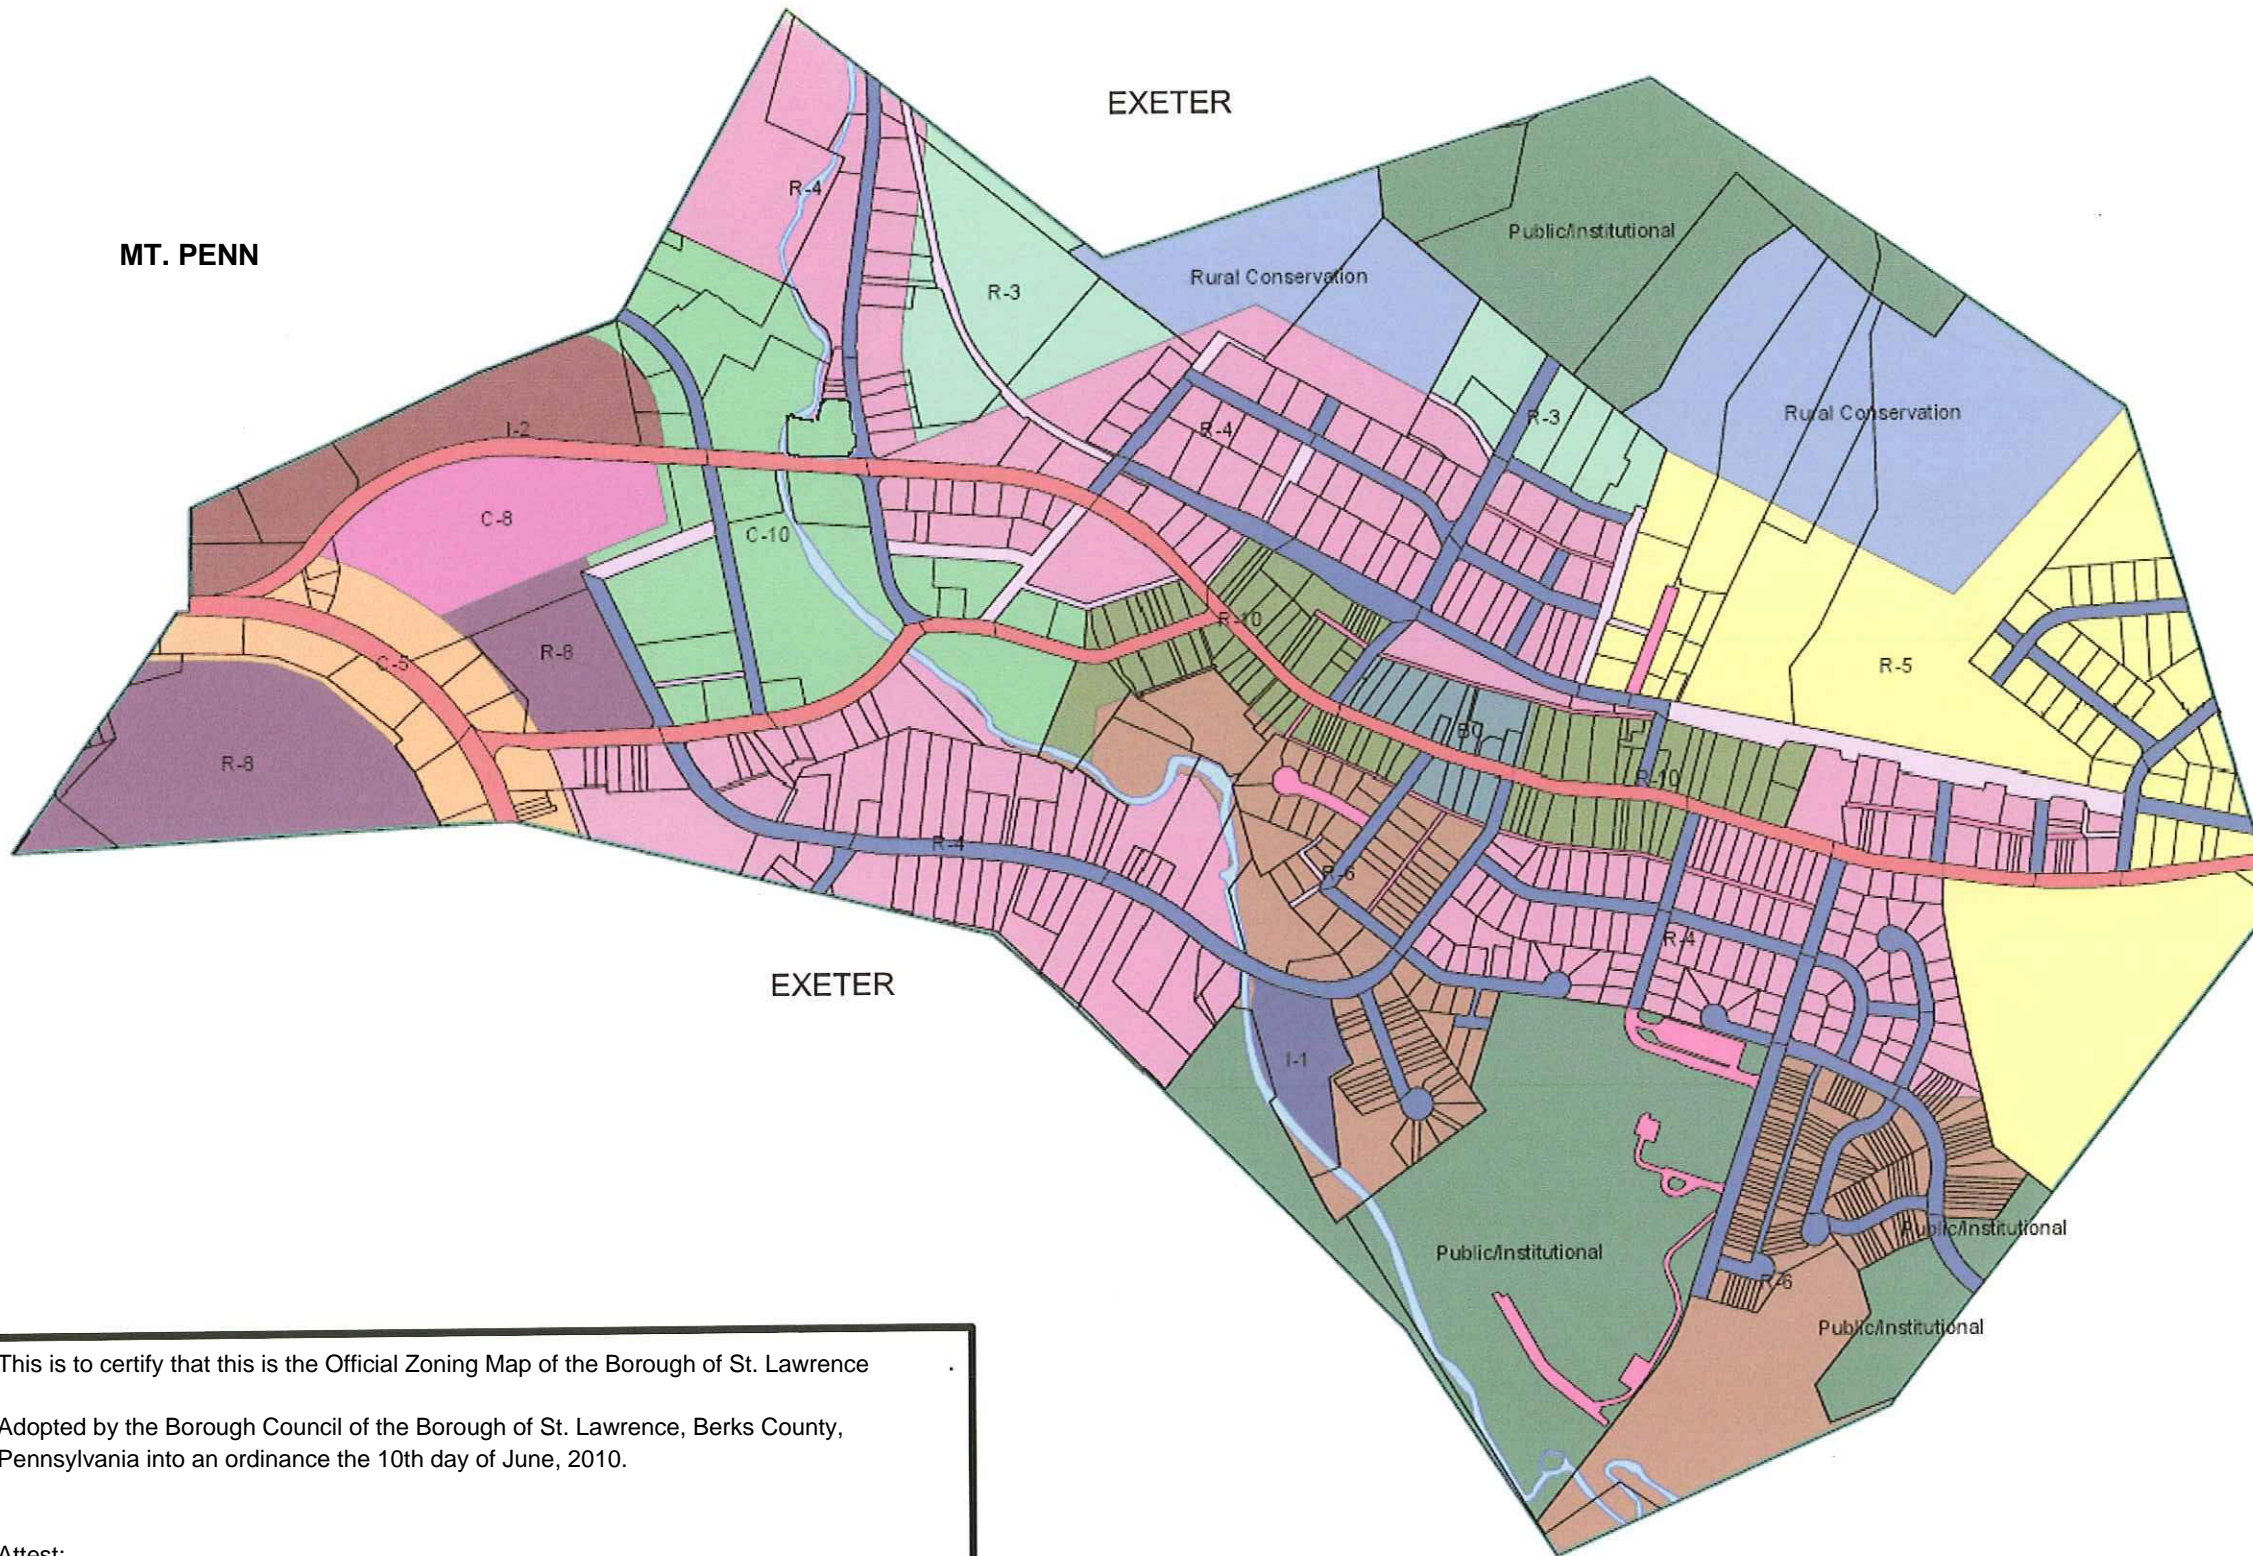

Official Zoning Map
St. Lawrence Borough
Berks County, PA

DISTRICT

- BC
- C-10
- C-8
- C-5
- I-1
- I-2
- R-10
- R-3
- R-4
- R-5
- R-6
- R-8
- Public/Institutional
- Rural Conservation

BOROUGH OF ST. LAWRENCE
3540 ST LAWRENCE AVE
READING, PA 19606
610-779-1430

This is to certify that this is the Official Zoning Map of the Borough of St. Lawrence
Adopted by the Borough Council of the Borough of St. Lawrence, Berks County,
Pennsylvania into an ordinance the 10th day of June, 2010.